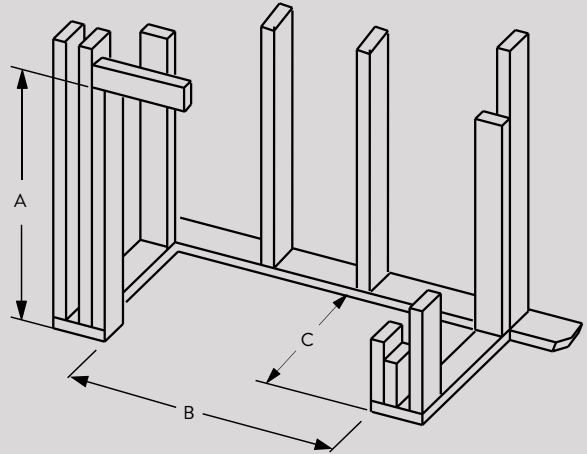

FLAT WALL FRAMING SPECIFICATIONS

CITADEL 48

A	76-3/8" with hearth spacers	71-1/2" with no spacers
B	60-7/8"	
C	31-5/8"