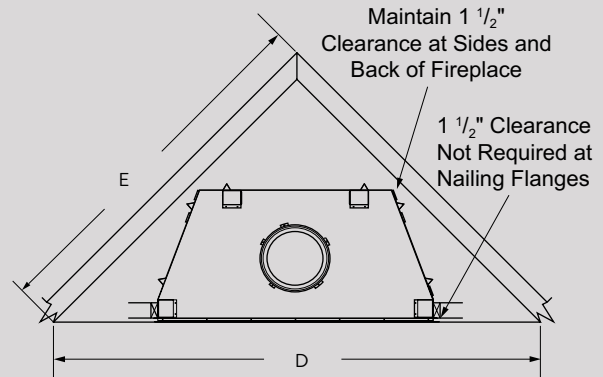

CORNER FRAMING SPECIFICATIONS

CITADEL 48

D	107-5/16"
E	78-7/8"

astria
FIREPLACES®

© 2026 Innovative Hearth Products
785739M 03/26

Visit us online
Astria.us.com

PFS®
C US
Report #F09-099