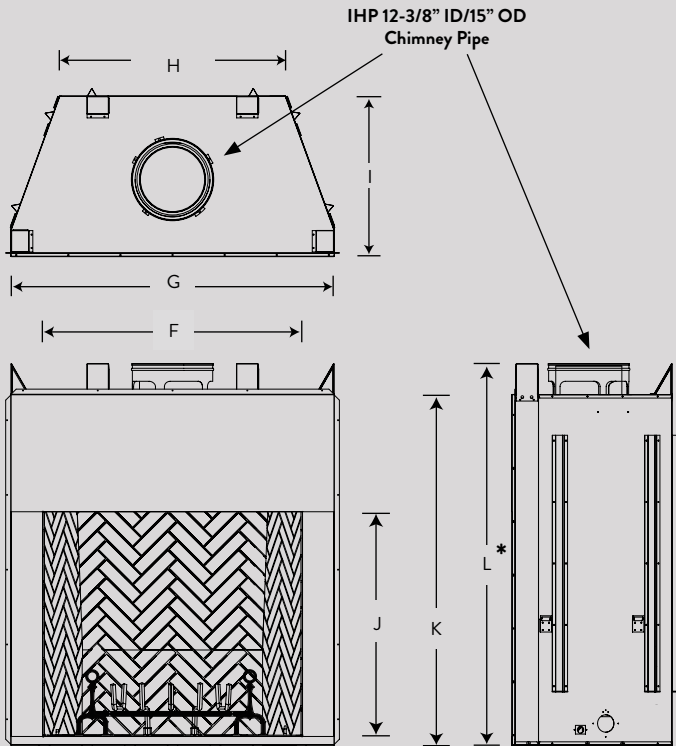

APPLIANCE SPECIFICATIONS

CITADEL 48

| | |
|---|--------------------------------------------------------------|
| F | 48" |
| G | 60-5/8" |
| H | 42-3/8" |
| I | 30" |
| J | 42" |
| K | 65-3/4" |
| L | 71-1/2" * Add 4-3/4" for hearth spacer on combustible floors |